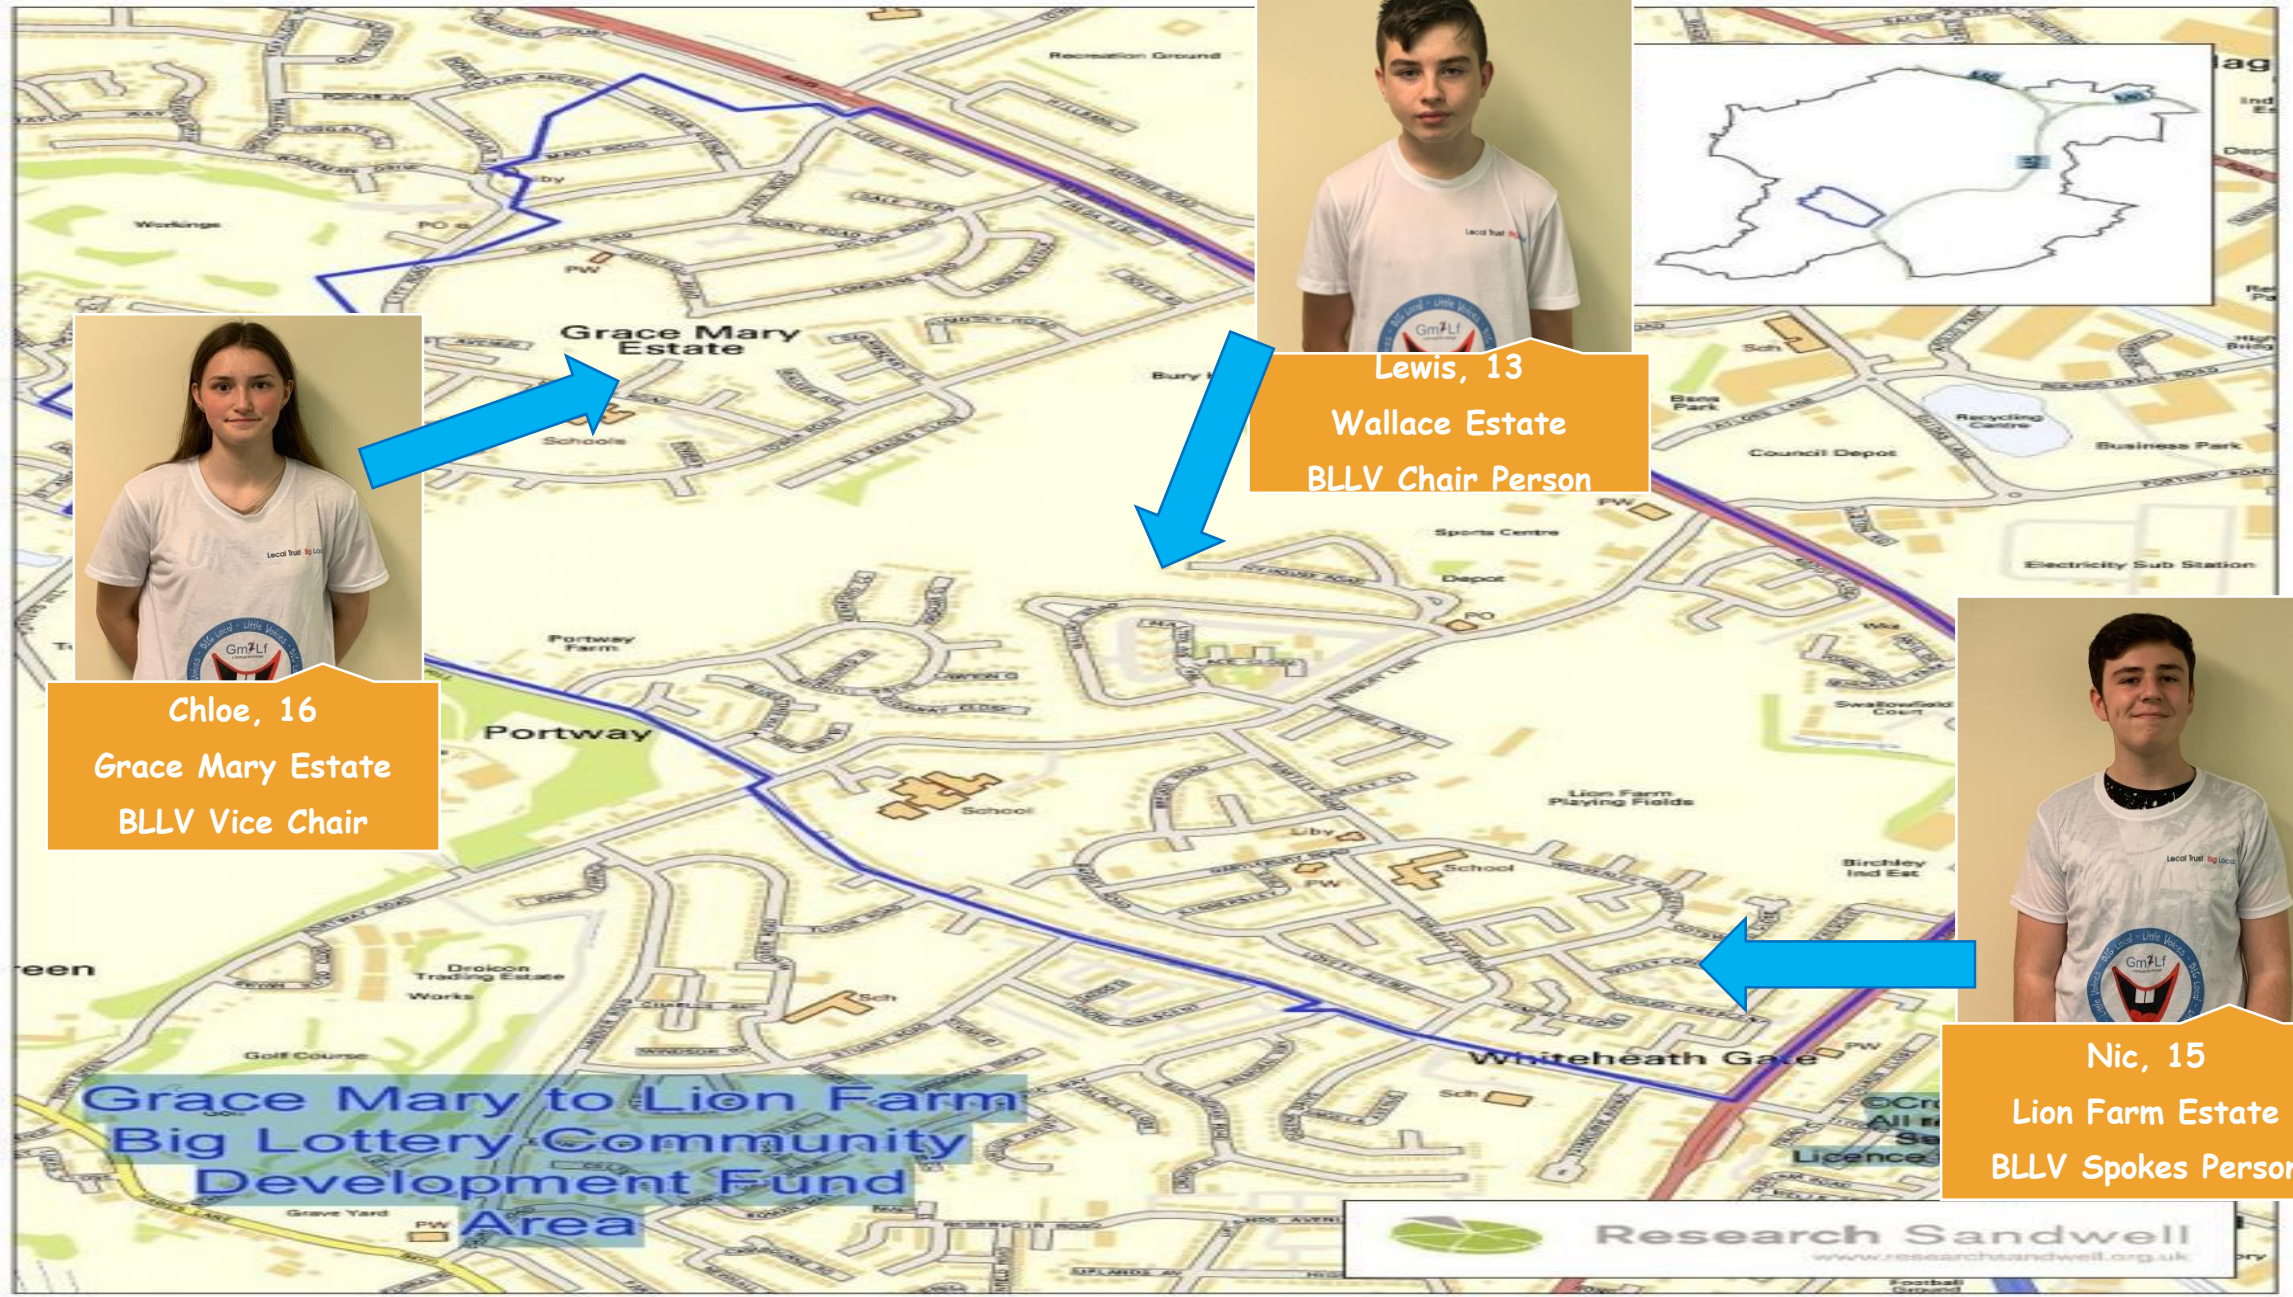

Big Local Little Voices

A FORMULA FOR CHANGE

Who are Big Local Little Voices.....

- A youth group aged 8-16 years old.
- Currently have 9 members from across the Grace Mary to Lion Farm (GM2LF) Big Local Area.
- A group of Young Leaders that want to have their voices heard and influence change within their local area.
- The group was started in October 2018 by two GM2LF Big Local Board members Tracy and Jennie. They walked around the area doing some detach work with the youth. Tracy and Jennie continue to work with the group at a meeting once a month along with a third support volunteer Stacey.

Chloe, 16
Grace Mary Estate
BLLV Vice Chair

Lewis, 13
Wallace Estate
BLLV Chair Person

Nic, 15
Lion Farm Estate
BLLV Spokes Person

Your Thoughts...

What do you think are the biggest problems young people have to deal with in today's society?

Knife and
Gun Crime

Our Video...

Do You Have Any
Questions?

We would like to Introduce...

GRACIE THE LION

Gracie is the GM2LF Mascot. Gracie helps us to interact with the younger members of the community while creating some fun at events.